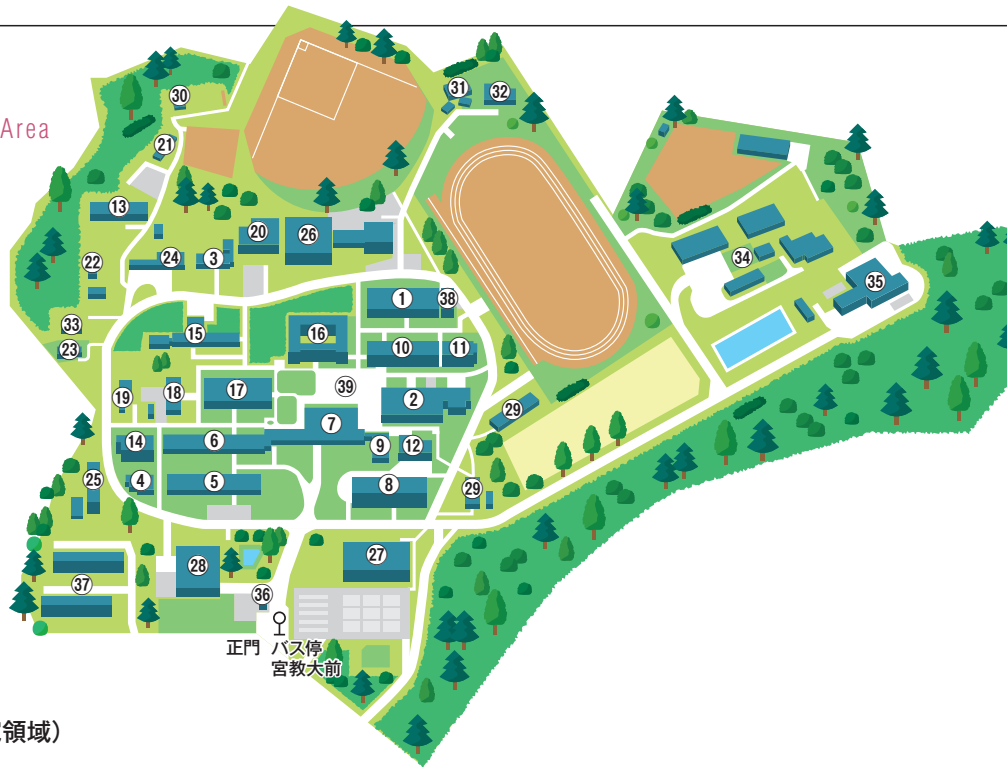

施設配置図

Campus Map

青葉山地区 Aobayama - Area

- ①管理棟
Administration Building
- ②附属図書館
University Library
- ③保健管理センター
Medical Center
- ④情報処理センター
Information Processing Center
- ⑤教員キャリア研究機構
(環境教育・情報システム研究領域)
Research Institute for Teacher Training and Development
(Research Area of Environmental Education and Information Systems)
- ⑥1号館
Building No. 1
- ⑦2号館
Building No. 2
キャリアサポートセンター(1階)
Career Support Center (1F)
- ⑧3号館
Building No. 3
しょうがい学生支援室(2階)
Center for Disabled Student Education and Recovery Assistance (2F)
教員キャリア研究機構(特別支援教育研究領域)
(3階)
Research Institute for Teacher Training and Development (Research Area of Special
Needs Education) (3F)
- ⑨4号館
Building No. 4
- ⑩5号館
Building No. 5
教員キャリア研究機構(国際教育研究領域)(3階)
Research Institute for Teacher Training and Development (Research Area of
International Education) (3F)
- ⑪6号館
Building No. 6
教員キャリア研究機構(教育臨床研究領域)
Research Institute for Teacher Training and Development (Research Area of Clinic in
Education)
教員キャリア研究機構(幼児教育(保幼小接続)研
究領域)(4階)
Research Institute for Teacher Training and Development (Research Area of Early
Childhood Education (for Smooth Transition through Nursery, Pre-school and
Elementary School)) (4F)
- ⑫7号館
Building No. 7
- ⑬8号館
Building No. 8
- ⑭9号館
Building No. 9
教員キャリア研究機構(小学校英語教育研究領域)(4階)
Research Institute for Teacher Training and Development (Research Area of English
Language Education at Elementary Schools) (4F)

上杉地区 Kamisugi - Area

- ①附属幼稚園
Affiliated Kindergarten
- ②附属小学校
Affiliated Elementary School
- ③附属中学校
Affiliated Junior High School
- ④事務室
Office